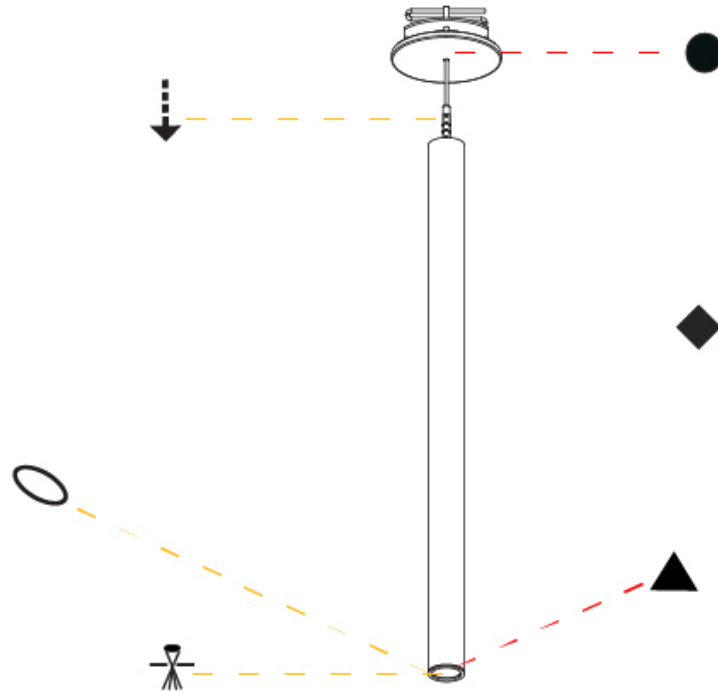

HANGOVER PLUG SHINE MONOPOINT RECESSED CANOPY SUSPENSION

A30844-

PROJECT _____

TYPE _____

SPECIFIER _____

QUANTITY _____

DATE _____

A