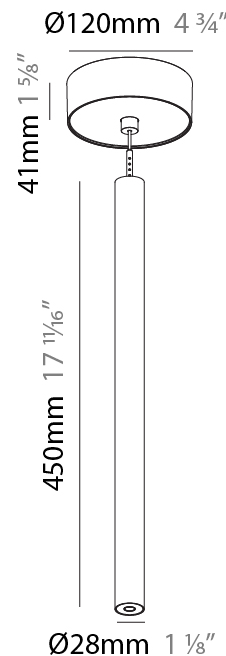

GENERAL

Series: Hangover
Subseries: Hangover Plug Monopoint Surface Canopy
Brand: Prolicht
Division: Architectural
Mounting Type: Suspension
Mounting Location: Ceiling
Subcategory: Pendant

PHYSICAL

Shape: Cylinder
Diameter (mm): 28
Diameter (in): 1 1/8
Height (mm): 450
Height (in): 17 11/16
Max. Overall Height (mm): 2450
Max. Overall Height (in): 96 7/16
Light Distribution: Downlight
Weight (kg): 0.504
Weight (lbs): 1.11
Fixture Finish: [SSR / BKV / CWI / CRY / HAB / UFT / ITA / RUA / FTG / MYG / LOD / PUS / FRO / FUP / KIA / POP / BLS / SPG / MEY / GOH / GUM / CHC / COM / ABZ / JAG / OBR / MOS / ROR](#)
Fixture Material: Aluminum
Cable Details: [2000mm or 4000mm Black Cable](#)

ELECTRICAL

Lamp Type: LED (Zhaga Standard)
Input Wattage (W): 6.6
Total Output Wattage (W): 6
Dimming: Tri-Mode (Non-Dimming and Phase Dimming (120Vac only) and 0-10V Dimming)
Driver Included: Yes
Driver Location: External
Driver Type: Constant Current - Universal
Driver Class: Class 2
Housing: ENCP3 w/quick connect
Input Voltage (V): 120 - 277
Constant Current (MA): 500

LED

Number of LEDs: 1
Color Temperature (°K): [2700 / 3000 / 4000](#)
Max. Delivered Lumen (lm): 330 / 360 / 380
CRI: >90 CRI
Lamp Life (hrs): 50000
Upon Request: ***3500K available in minimum quantities (larger quantities upon request)

OPTICAL

Optic°: [24 / 32 / 34 / 55 / 58](#)

RATINGS AND CERTIFICATIONS

Certified By: Certified for North American Standards
IP rating: IP20